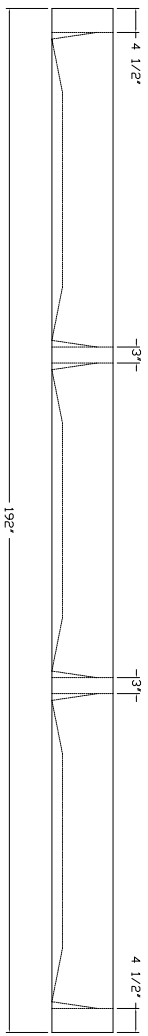

END VIEW

TOP VIEW

SIDE VIEW

16' CATTLE GUARD

SCALE 1"=12"

	MODEL: 16' CATTLE GUARD	
	DATE: 5/28/08	DRAWN BY: RS
	SCALE: 1"=12"	DRAWING NAME: 16CGWBDR
	PRECAST	PARSONS, KANSAS

67357