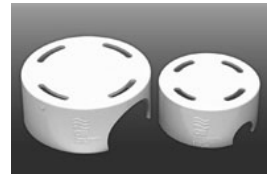

Wastewater Accessories

SI Precast Concrete has all your wastewater accessories including grommets, filters, valves, distribution boxes, orifice shields and pipe.

Stock Number	Product Description
715600	1" Grommet
715601	1 1/4" Grommet
715602	2" Grommet
715603	Effluent Screen w/ Float Tree & Inducer
715604	Effluent Filter (Residential)
715605	K-Rain 4000 Wastewater Valve
715606	K-Rain 6000 Wastewater Valve
715607	Tablet CL2 Tube Model 120
715608	Bull Run Valve
715609	Distribution Box One Inlet * Five Outlets
715610	1" Orifice Shields