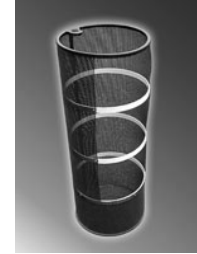

Wastewater Accessories

SI Precast Concrete has all your wastewater accessories including grommets, filters, valves, distribution boxes, orifice shields and pipe.

Stock Number	Product Description
715600	1" Grommet
715601	1 1/4" Grommet
715602	2" Grommet
715603	Effluent Screen w/ Float Tree & Inducer
715604	Effluent Filter (Residential)
715605	K-Rain 4000 Wastewater Valve
715606	K-Rain 6000 Wastewater Valve
715607	Tablet CL2 Tube Model 120
715608	Bull Run Valve
715609	Distribution Box One Inlet * Five Outlets
715610	1" Orifice Shields